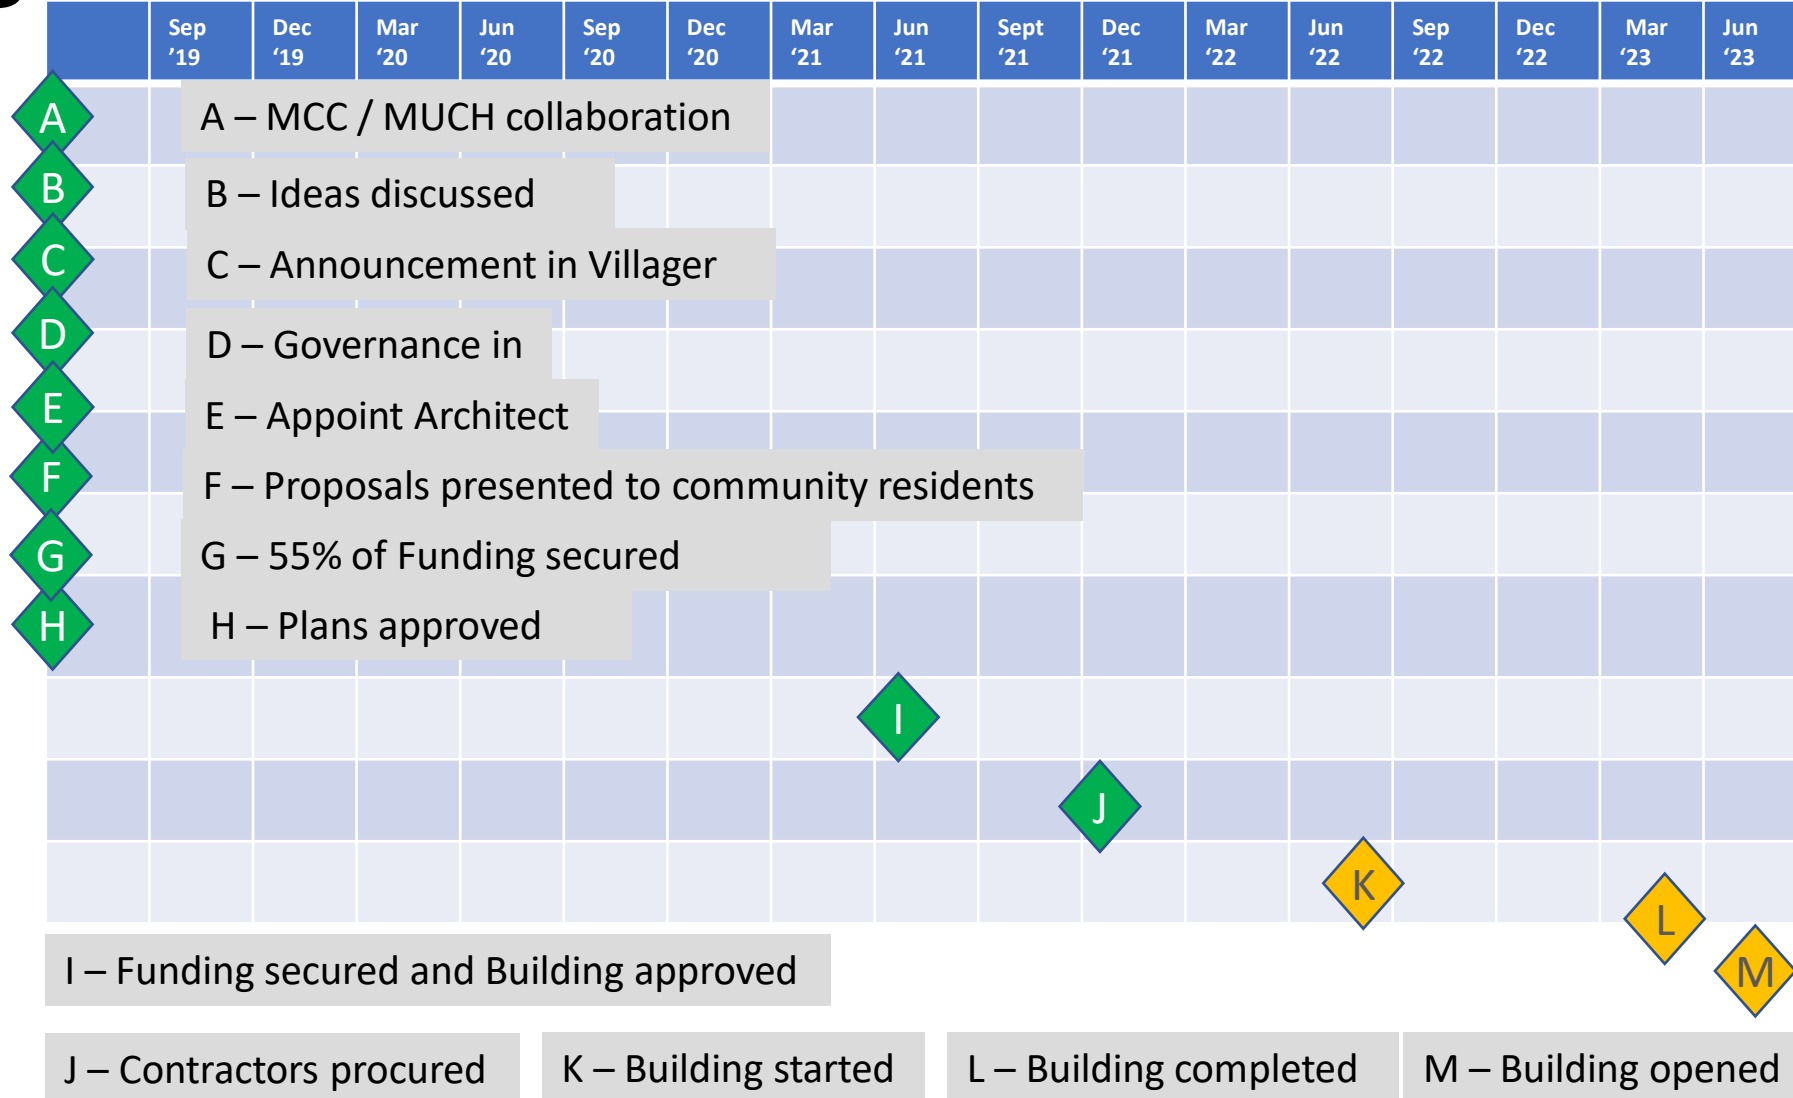

## HOME OF OUR MAGOR & UNDY COMMUNITY HUB

[www.magorundyhub.co.uk](http://www.magorundyhub.co.uk)

Ground Floor Plan - High Level Extract

Ground Floor Plan

Ground Floor Plan - High Level Extract

West Elevation

South Elevation

East Elevation

North Elevation

3D VIEW 1

Completed – Pre Sept '19

Revised Targets

# Target Milestones 2019-23