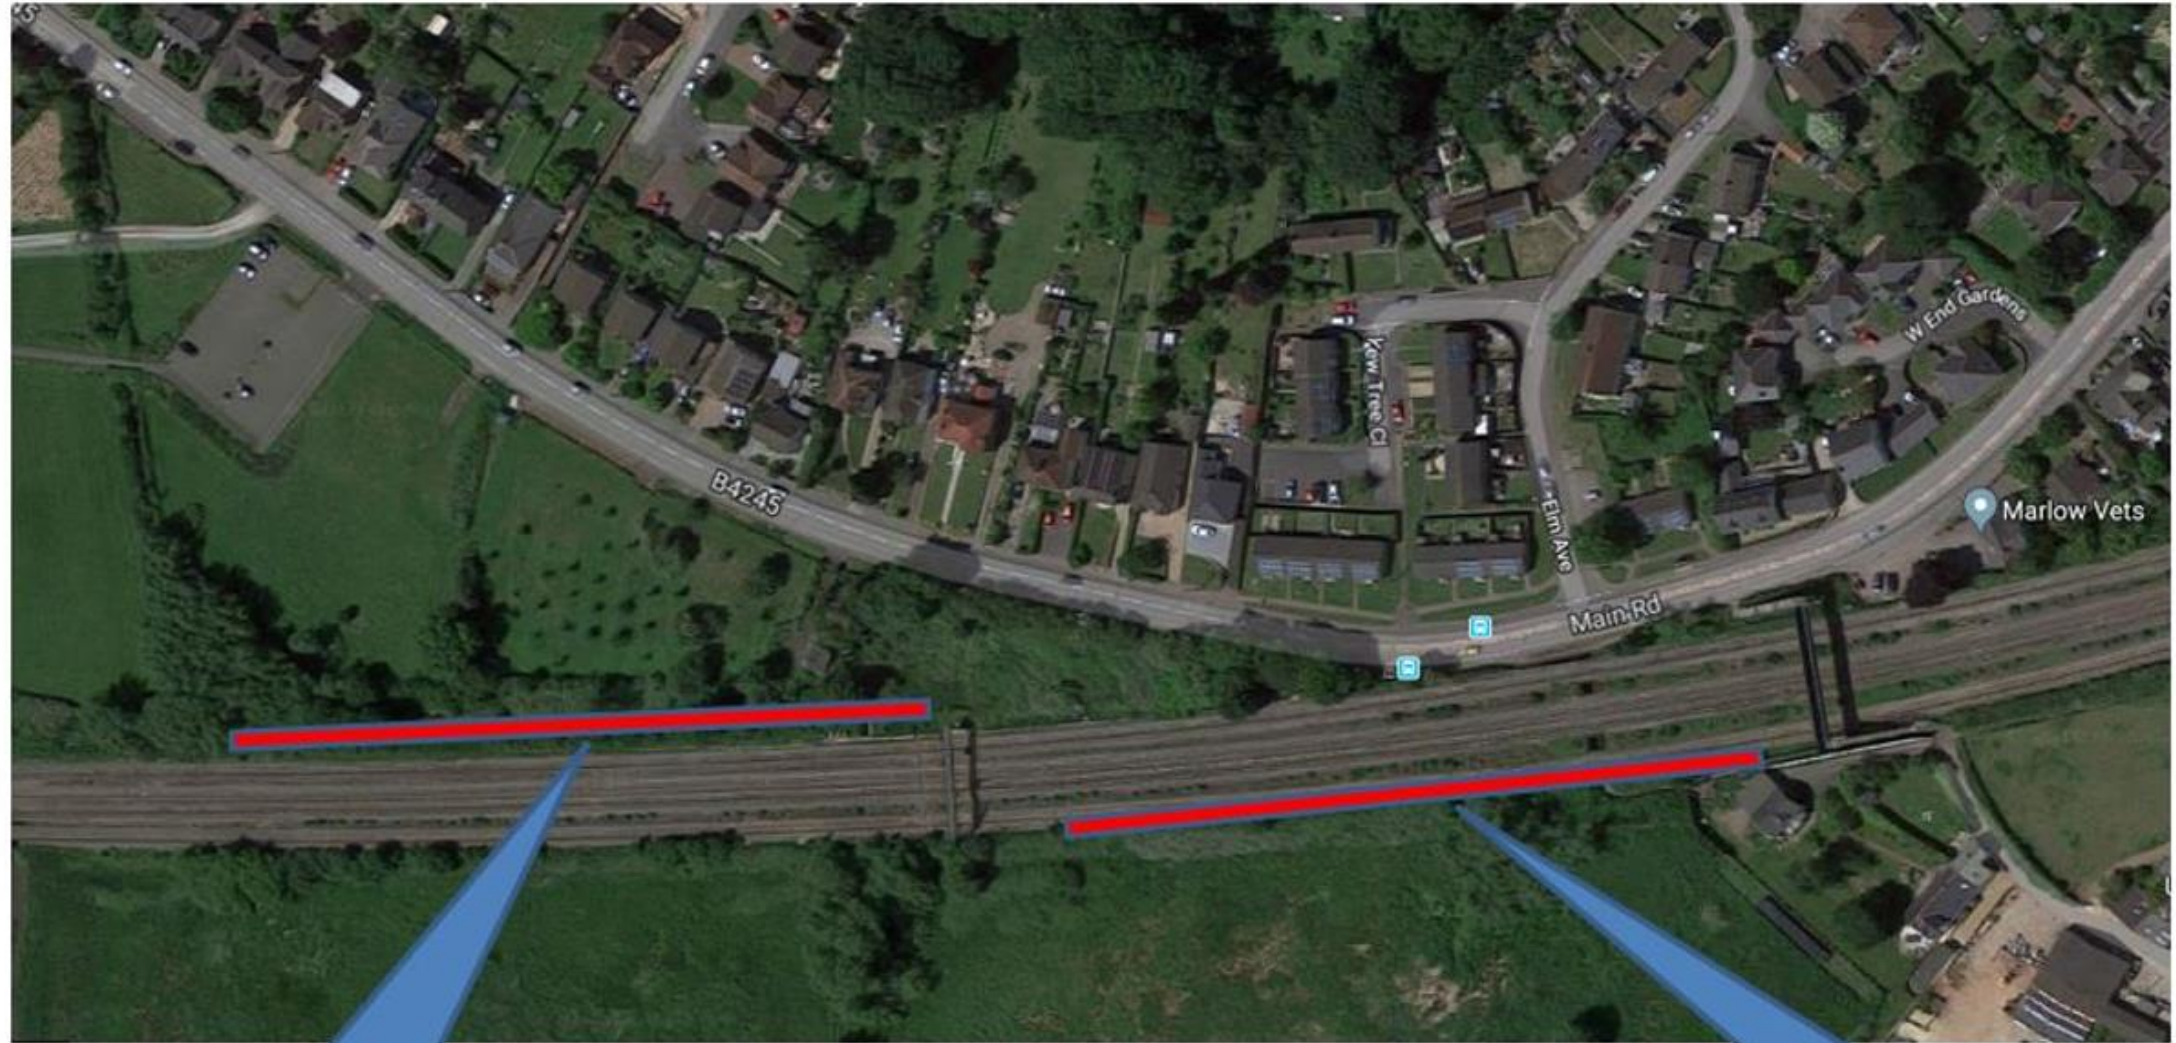

South Elevation

East Elevation

North Elevation

3D VIEW 1

Completed – Pre Sept '19

Revised Targets

# Proposed Platform Arrangement

Eastbound (Bristol  
/ Gloucester)

Westbound  
(Cardiff)

**Dod yn fuan!**  
**Adeiladu i ddechrau ganol 2022**

**Coming soon!**  
**Construction to start in mid-2022**

**Dod yn fuan!**  
**Adeiladu i ddechrau ganol 2022**